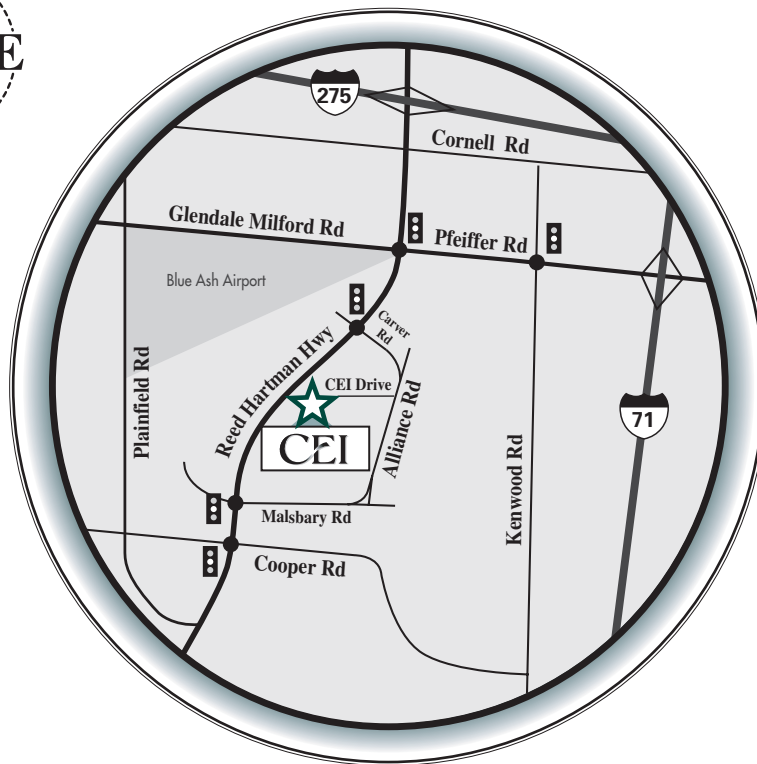

CINCINNATI EYE INSTITUTE

BLUE ASH Regional Eye Center

1945 CEI Drive
513-984-5133

Traveling I-71 – NORTH From Greater Cincinnati Northern Kentucky Airport

Merge onto KY-212 N. via the ramp on the LEFT toward I-275 / CINCINNATI / I-75 / I-71, Merge onto I-275 E toward I-71 / CINCINNATI / I-75 / LEXINGTON / LOUISVILLE – go 3.3 miles, Merge onto I-71 N. via EXIT 84 toward CINCINNATI – go 23.1 miles, Take the PFEIFFER RD exit – EXIT 15, Turn LEFT onto PFEIFFER RD – go 0.5 mile, Turn LEFT onto REED HARTMAN HWY – 0.4 mile, Turn LEFT onto CARVER RD – go <0.1 mile. Bear RIGHT onto ALLIANCE RD – go 0.1 mile. Turn RIGHT onto CEI DRIVE – go 0.1 mile. End at 1945 CEI DRIVE

Traveling I-71 – SOUTH

Take I-71 S. Take the PFEIFFER RD exit – EXIT 15. Turn RIGHT onto PFEIFFER RD – go 0.4 mile. Turn LEFT onto REED HARTMAN HWY – go 0.4 mile. Turn LEFT onto CARVER RD – go <0.1 mile. Bear RIGHT onto ALLIANCE RD – go 0.1 mile. Turn RIGHT onto CEI DRIVE – go 0.1 mile. End at 1945 CEI DRIVE

Traveling I-75 – NORTH

Take I-75 N. Merge onto RONALD REAGAN / CROSS COUNTY HWY/OH-126 E via EXIT 10 A – go 4.3 miles. Take the PLAINFIELD RD exit. Turn LEFT onto PLAINFIELD RD – go 0.3 mile. PLAINFIELD RD goes LEFT. continue STRAIGHT ahead onto REED HARTMAN HWY – go 1.3 miles. Turn RIGHT onto CARVER RD – go <0.1 mile. Bear RIGHT onto ALLIANCE RD – go 0.1 mile. Turn RIGHT onto CEI DRIVE – go 0.1 mile. End at 1945 CEI DRIVE

If you are traveling East Ronald Reagan Highway follow the directions above from the Merge onto Ronald Reagan Highway

Traveling I-75 – SOUTH

Take I-75 S. Take EXIT 16 onto I-275 E. toward COLUMBUS – go 4.6 miles. Take EXIT 47 / REED HARTMAN HWY onto REED HARTMAN HWY S. toward KEMPER RD / BLUE ASH – go 3.1 miles. Turn LEFT onto CARVER RD – go <0.1 mile. Bear RIGHT onto ALLIANCE RD – go 0.1 mile. Turn RIGHT onto CEI DRIVE – go 0.1 mile. End at 1945 CEI DRIVE

I-275 – WEST From Lawrenceburg Indiana

Merge onto I-275 N via US 50 / EXIT 16 – go 16.0 miles. Take the RONALD REAGAN / CROSS COUNTY HWY/ OH – 126 E via EXIT 31 – go 11 miles. Take the PLAINFIELD RD EXIT. Turn left onto PLAINFIELD RD – go 0.3 mile. PLAINFIELD RD goes LEFT. Continue straight ahead onto REED HARTMAN HWY – go 1.3 miles. Turn RIGHT onto CARVER RD – go <0.1 mile. Bear RIGHT onto ALLIANCE RD – go 0.1 mile. Turn RIGHT onto CEI DRIVE – go 0.1 mile. End at 1945 CEI DRIVE

CEI

CINCINNATI EYE INSTITUTE

www.cincinnatieye.com

Phone: 513-984-5133