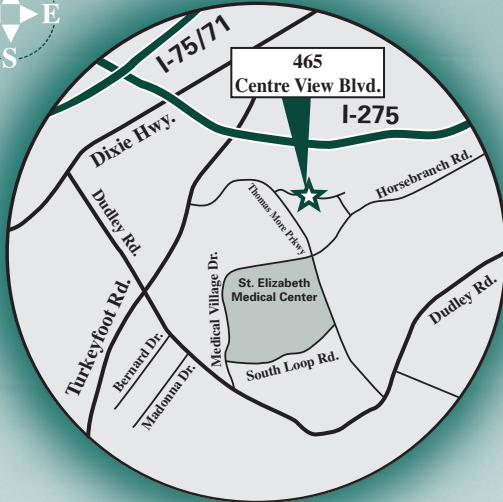

CINCINNATI EYE INSTITUTE EDGEWOOD

465 Centre View Blvd.
859-331-9000

Coming from the North:

From Cincinnati, take the I-75/I-71 split to I-275 East. Take I-275 to Turkeyfoot Road (Exit 82). Turn right and merge onto Turkeyfoot Road South. At the second traffic light, turn left on Thomas More Parkway. Continue on Thomas More Parkway 0.5 mile and turn left on Centre View Boulevard. Turn right at the CEI Sign onto the access road and go 100 yards then turn right into the building parking lot of 465 Centre View Blvd.

Coming from the South:

Take I-75 North to I-275 East. Take I-275 to Turkeyfoot Road (Exit 82). Turn right and merge onto Turkeyfoot Road South. At the second traffic light, turn left on Thomas More Parkway. Continue on Thomas More Parkway 0.5 mile and turn left on Centre View Boulevard. Turn right at

the CEI Sign onto the access road and go 100 yards then turn right into the building parking lot of 465 Centre View Blvd.

Coming from the East:

Take I-275 West to the Turkeyfoot Road (Exit 82). Turn left on Turkeyfoot Road go to the third traffic light and turn left on Thomas More Parkway. Continue on Thomas More Parkway 0.5 mile and turn left on Centre View Boulevard. Turn right at the CEI Sign onto the access road and go 100 yards then turn right into the building parking lot of 465 Centre View Blvd.

Coming from the West:

From the Greater Cincinnati /Northern Kentucky International Airport, take I-275 East to Turkeyfoot Road (Exit 82). Turn right and merge onto Turkeyfoot Road South. At the second traffic light, turn left on Thomas More Parkway. Continue on Thomas More Parkway 0.5 mile and turn left on Centre View Boulevard. Turn right at the CEI Sign onto the access road and go 100 yards then turn right into the building parking lot of 465 Centre View Blvd.