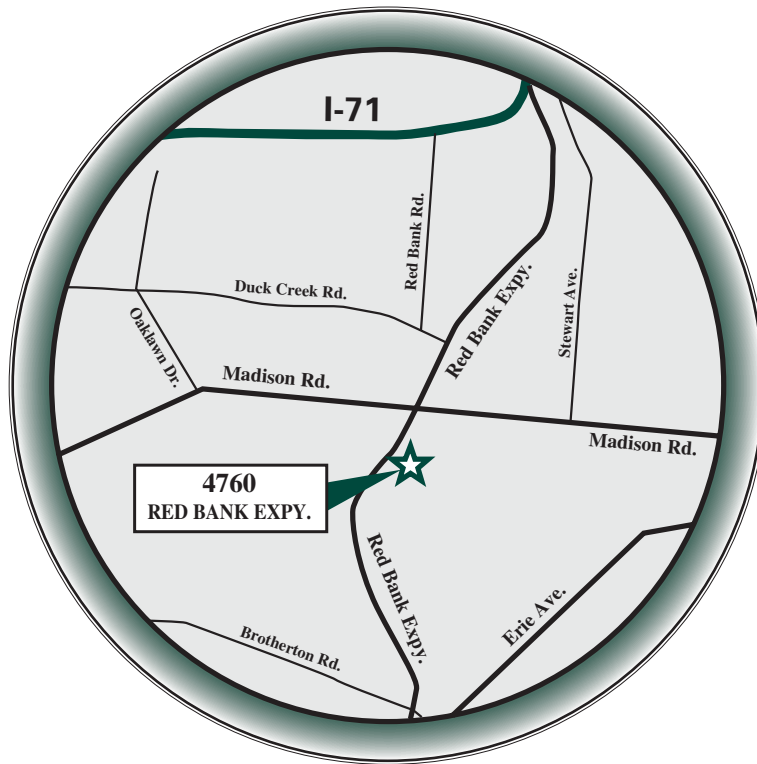

CINCINNATI EYE INSTITUTE
HYDE PARK

4760 Red Bank Expressway, Suite 108
513-531-2020

I-71

Take the Red Bank Expressway Exit (Exit 9) off I-71 and turn left at the 3rd traffic light. Take an immediate right to our building.

Route 50

Take Route 50 to the Red Bank Expressway Exit. Turn right onto Red Bank Expressway and at the 5th traffic light, turn right.

CEI

CINCINNATI EYE INSTITUTE

www.cincinnatieye.com

Phone: 513-984-5133